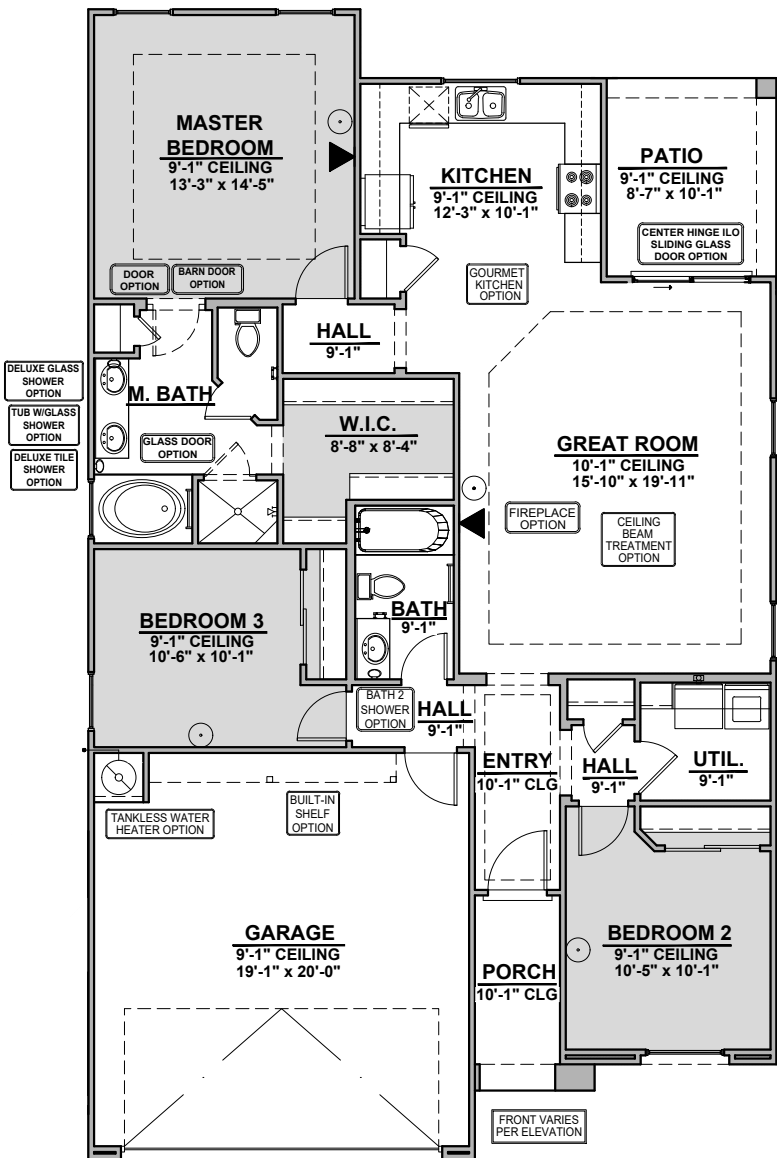

Clovis

1,366 Square Feet
Community: La Entrada

LOW VOLTAGE LEGEND	
LOGO	DESCRIPTION
	CABLE TV
	CAT 5 DATA

Ranch (R)

Southwest (S)

Garage Orientation: **Left** **Right**

- Home is complete and accepted as built. _____
- Home construction is in process, buyer accepts all option locations. _____

Clovis Options

1,366 Square Feet
Community: La Entrada

LOW VOLTAGE LEGEND	
LOGO	DESCRIPTION
	CABLE TV
	CAT 5 DATA

Fireplace

**Traditional
Fireplace**

**Contemporary
Fireplace**

**Ceiling Beam
Treatment**

**Gourmet
Kitchen**

**Bath 2
Shower**

Barn Door

**Tank-less
Water Heater**

**Deluxe Tile
Shower**

**Tub w/ Glass
Shower**

**Deluxe Glass
Shower**

**Center Hinge
ILO Sliding
Glass Door**