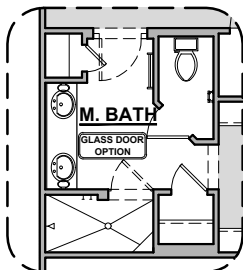

Clovis Options

1,366 Square Feet
Community: La Entrada

LOW VOLTAGE LEGEND	
LOGO	DESCRIPTION
	CABLE TV
	CAT 5 DATA

Fireplace

**Traditional
Fireplace**

**Contemporary
Fireplace**

**Ceiling Beam
Treatment**

**Gourmet
Kitchen**

**Bath 2
Shower**

Barn Door

**Tank-less
Water Heater**

**Deluxe Tile
Shower**

**Tub w/ Glass
Shower**

**Deluxe Glass
Shower**

**Center Hinge
ILO Sliding
Glass Door**