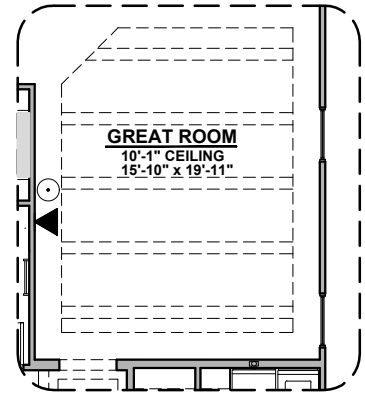

Clovis Options

1,366 Square Feet
Community: La Entrada

LOW VOLTAGE LEGEND	
LOGO	DESCRIPTION
	CABLE TV
	CAT 5 DATA

Fireplace

**Traditional
Fireplace**

**Contemporary
Fireplace**

**Ceiling Beam
Treatment**

**Gourmet
Kitchen**

**Bath 2
Shower**

Barn Door

**Tank-less
Water Heater**

**Deluxe Tile
Shower**

**Tub w/ Glass
Shower**

**Deluxe Glass
Shower**

**Center Hinge
ILO Sliding
Glass Door**