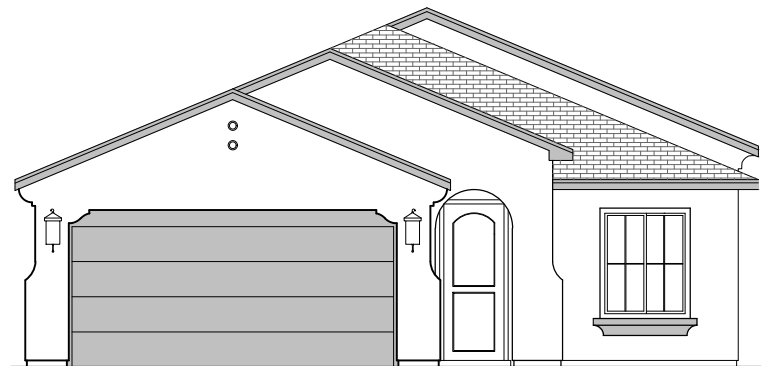

Clovis

1,366 Square Feet
Community: La Entrada

LOW VOLTAGE LEGEND	
LOGO	DESCRIPTION
	CABLE TV
	CAT 5 DATA

Ranch (R)

Southwest (S)

Garage Orientation: **Left** **Right**

- Home is complete and accepted as built. _____
- Home construction is in process, buyer accepts all option locations. _____

Clovis Options

1,366 Square Feet
Community: La Entrada

LOW VOLTAGE LEGEND	
LOGO	DESCRIPTION
	CABLE TV
	CAT 5 DATA

Fireplace

**Traditional
Fireplace**

**Contemporary
Fireplace**

**Ceiling Beam
Treatment**

**Gourmet
Kitchen**