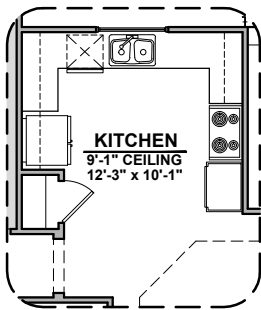

Clovis Options

1,366 Square Feet
Community: La Entrada

LOW VOLTAGE LEGEND	
LOGO	DESCRIPTION
	CABLE TV
	CAT 5 DATA

Fireplace

**Traditional
Fireplace**

**Contemporary
Fireplace**

**Ceiling Beam
Treatment**

**Gourmet
Kitchen**