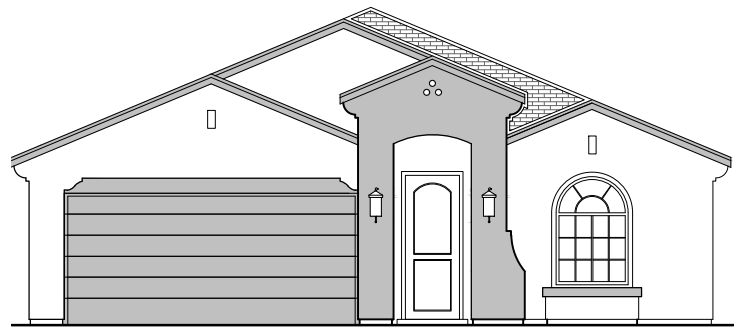

# Prado

1,473 Square Feet

Community: La Entrada

LOGO	DESCRIPTION
	CABLE TV
	CAT 5 DATA

**Ranch (R)**

**Southwest (S)**

Garage Orientation:  Left  Right

- Home is complete and accepted as built. \_\_\_\_\_
- Home construction is in process, buyer accepts all option locations. \_\_\_\_\_

# Prado Options

1,473 Square Feet

Community: La Entrada

LOW VOLTAGE LEGEND	
LOGO	DESCRIPTION
	CABLE TV
	CAT 5 DATA

Fire Place

Contemporary  
FirePlace

Traditional  
FirePlace

Ceiling Beam  
Treatment