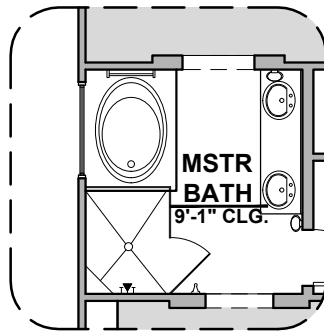

# Prado

1,473 Square Feet

Community: La Entrada

LOGO	DESCRIPTION
	CABLE TV
	CAT 5 DATA

**Ranch (R)**

**Southwest (S)**

Garage Orientation:  Left  Right

- Home is complete and accepted as built. \_\_\_\_\_
- Home construction is in process, buyer accepts all option locations. \_\_\_\_\_

# Prado Options

1,473 Square Feet

Community: La Entrada

LOW VOLTAGE LEGEND	
LOGO	DESCRIPTION
	CABLE TV
	CAT 5 DATA

Fire Place

Contemporary  
FirePlace

Traditional  
FirePlace

Ceiling Beam  
Treatment

Deluxe Tile  
Shower

Tub w/ Glass  
Shower

Deluxe Glass  
Shower

Center Hinge  
ILO Sliding  
Glass Door

Tankless Water  
Heater

Gourmet Kitchen

Bath 2 Shower

Barn Door