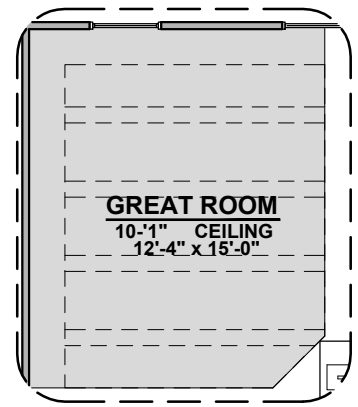

# Prado

1,473 Square Feet

Community: La Entrada

LOGO	DESCRIPTION
	CABLE TV
	CAT 5 DATA

**Ranch (R)**

**Southwest (S)**

Garage Orientation:  Left  Right

- Home is complete and accepted as built. \_\_\_\_\_
- Home construction is in process, buyer accepts all option locations. \_\_\_\_\_

# Prado Options

1,473 Square Feet

Community: La Entrada

LOW VOLTAGE LEGEND	
LOGO	DESCRIPTION
	CABLE TV
	CAT 5 DATA

Fire Place

Contemporary  
FirePlace

Traditional  
FirePlace

Ceiling Beam  
Treatment