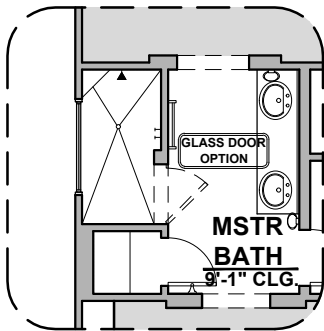

# Prado

1,473 Square Feet

Community: La Entrada

LOGO	DESCRIPTION
	CABLE TV
	CAT 5 DATA

**Ranch (R)**

**Southwest (S)**

Garage Orientation:  Left  Right

- Home is complete and accepted as built. \_\_\_\_\_
- Home construction is in process, buyer accepts all option locations. \_\_\_\_\_

# Prado Options

1,473 Square Feet

Community: La Entrada

LOW VOLTAGE LEGEND	
LOGO	DESCRIPTION
	CABLE TV
	CAT 5 DATA

Fire Place

Contemporary  
FirePlace

Traditional  
FirePlace

Ceiling Beam  
Treatment

Deluxe Tile  
Shower

Tub w/ Glass  
Shower

Deluxe Glass  
Shower

Center Hinge  
ILO Sliding  
Glass Door

Tankless Water  
Heater

Gourmet Kitchen

Bath 2 Shower

Barn Door