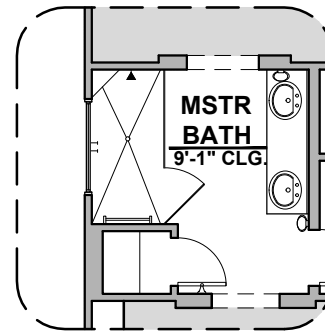

Deluxe Glass
Shower