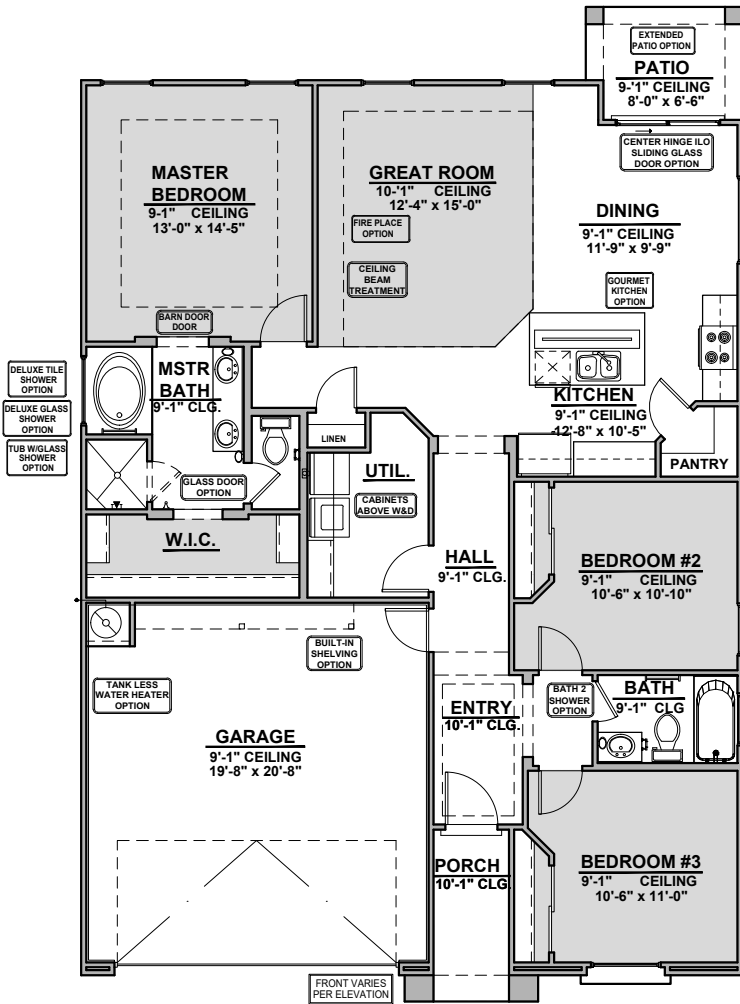

# Prado

1,473 Square Feet

Community: La Entrada

LOGO	DESCRIPTION
	CABLE TV
	CAT 5 DATA

**Ranch (R)**

**Southwest (S)**

Garage Orientation:  Left  Right

- Home is complete and accepted as built. \_\_\_\_\_
- Home construction is in process, buyer accepts all option locations. \_\_\_\_\_

# Prado Options

1,473 Square Feet

Community: La Entrada

LOW VOLTAGE LEGEND	
LOGO	DESCRIPTION
	CABLE TV
	CAT 5 DATA

Fire Place

Contemporary  
FirePlace

Traditional  
FirePlace

Ceiling Beam  
Treatment

Deluxe Tile  
Shower

Tub w/ Glass  
Shower

Deluxe Glass  
Shower

Center Hinge  
ILO Sliding  
Glass Door

Tankless Water  
Heater

Gourmet Kitchen

Bath 2 Shower

Barn Door