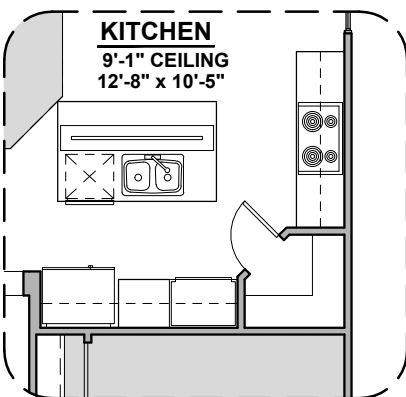

Gourmet Kitchen