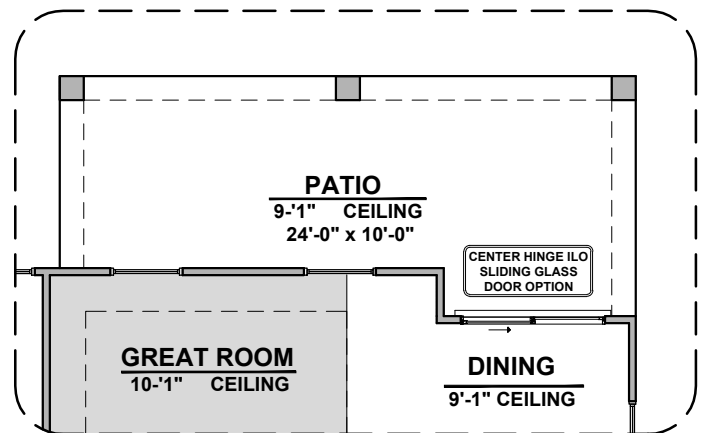

Extended Patio