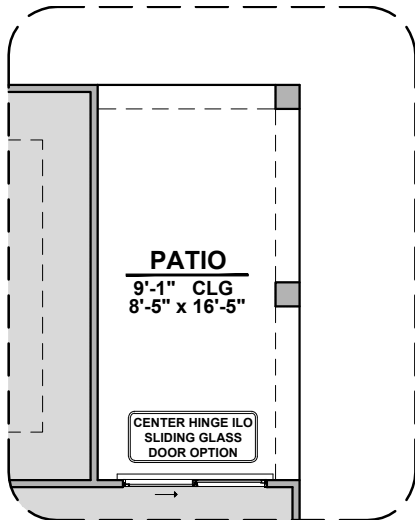

# Roswell

1,649 Square Feet

Community: La Entrada

LOW VOLTAGE LEGEND	
LOGO	DESCRIPTION
	CABLE TV
	CAT 5 DATA

**Ranch (R)**

**Southwest (S)**

- Home is complete and accepted as built. \_\_\_\_\_
- Home construction is in process, buyer accepts all option locations. \_\_\_\_\_

# Roswell Options

1,649 Square Feet  
Community: La Entrada

LOW VOLTAGE LEGEND	
LOGO	DESCRIPTION
	CABLE TV
	CAT 5 DATA

**Deluxe Tile Shower**

**Deluxe Glass Shower**

**Tub W/ Glass Shower**

**Bath 2 Shower**

**Fireplace**

**Traditional  
Fireplace**

**Contemporary  
Fireplace**

**Tankless W/H**

**Barn Door**

# Roswell Options

1,649 Square Feet  
Community: La Entrada

LOW VOLTAGE LEGEND	
LOGO	DESCRIPTION
	CABLE TV
	CAT 5 DATA

Extended Patio

Ceiling Beam Treatment

Center Hinge  
ILO Sliding  
Glass Door

Gourmet Kitchen