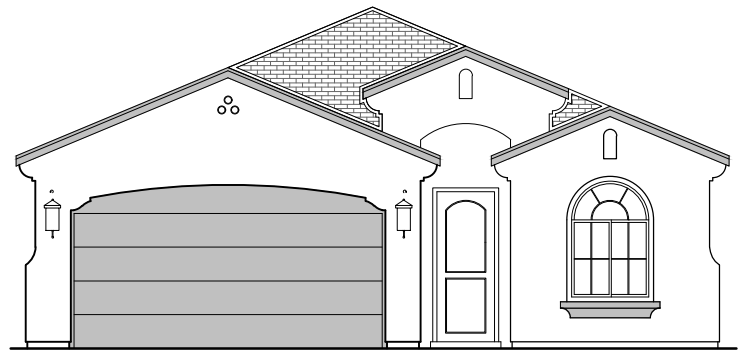

# Roswell

1,649 Square Feet

Community: La Entrada

LOW VOLTAGE LEGEND	
LOGO	DESCRIPTION
	CABLE TV
	CAT 5 DATA

**Ranch (R)**

**Southwest (S)**

- Home is complete and accepted as built. \_\_\_\_\_
- Home construction is in process, buyer accepts all option locations. \_\_\_\_\_

# Roswell Options

1,649 Square Feet  
Community: La Entrada

LOW VOLTAGE LEGEND	
LOGO	DESCRIPTION
	CABLE TV
	CAT 5 DATA

**Deluxe Tile Shower**

**Deluxe Glass Shower**

**Tub W/ Glass Shower**

**Bath 2 Shower**

# Roswell Options

1,649 Square Feet  
Community: La Entrada

LOW VOLTAGE LEGEND	
LOGO	DESCRIPTION
	CABLE TV
	CAT 5 DATA

Extended Patio

Ceiling Beam Treatment

Center Hinge  
ILO Sliding  
Glass Door

Gourmet Kitchen