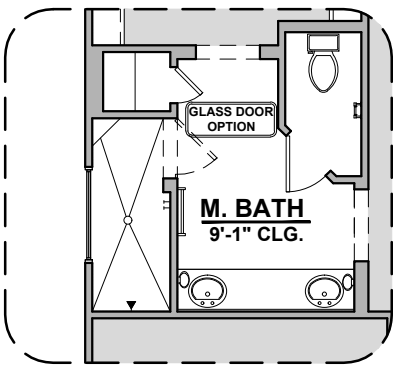

# Roswell

1,649 Square Feet

Community: La Entrada

LOW VOLTAGE LEGEND	
LOGO	DESCRIPTION
	CABLE TV
	CAT 5 DATA

**Ranch (R)**

**Southwest (S)**

- Home is complete and accepted as built. \_\_\_\_\_
- Home construction is in process, buyer accepts all option locations. \_\_\_\_\_

# Roswell Options

1,649 Square Feet  
Community: La Entrada

LOW VOLTAGE LEGEND	
LOGO	DESCRIPTION
	CABLE TV
	CAT 5 DATA

**Deluxe Tile Shower**

**Deluxe Glass Shower**

**Tub W/ Glass Shower**

**Bath 2 Shower**

# Roswell Options

1,649 Square Feet  
Community: La Entrada

LOW VOLTAGE LEGEND	
LOGO	DESCRIPTION
	CABLE TV
	CAT 5 DATA

Extended Patio

Ceiling Beam Treatment

Center Hinge  
ILO Sliding  
Glass Door

Gourmet Kitchen