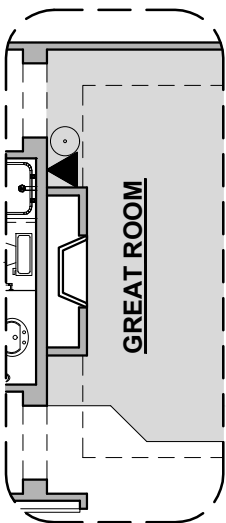

# Roswell

1,649 Square Feet

Community: La Entrada

LOW VOLTAGE LEGEND	
LOGO	DESCRIPTION
	CABLE TV
	CAT 5 DATA

**Ranch (R)**

**Southwest (S)**

- Home is complete and accepted as built. \_\_\_\_\_
- Home construction is in process, buyer accepts all option locations. \_\_\_\_\_

# Roswell Options

1,649 Square Feet  
Community: La Entrada

LOW VOLTAGE LEGEND	
LOGO	DESCRIPTION
	CABLE TV
	CAT 5 DATA

**Deluxe Tile Shower**

**Deluxe Glass Shower**

**Tub W/ Glass Shower**

**Bath 2 Shower**

# Roswell Options

1,649 Square Feet  
Community: La Entrada

LOW VOLTAGE LEGEND	
LOGO	DESCRIPTION
	CABLE TV
	CAT 5 DATA

Extended Patio

Ceiling Beam Treatment

Center Hinge  
ILO Sliding  
Glass Door

Gourmet Kitchen