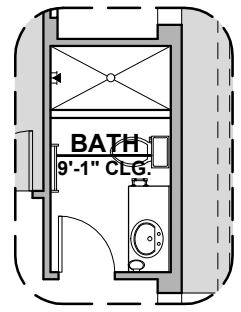

# Roswell

1,649 Square Feet

Community: La Entrada

LOW VOLTAGE LEGEND	
LOGO	DESCRIPTION
	CABLE TV
	CAT 5 DATA

**Ranch (R)**

**Southwest (S)**

- Home is complete and accepted as built. \_\_\_\_\_
- Home construction is in process, buyer accepts all option locations. \_\_\_\_\_

# Roswell Options

1,649 Square Feet  
Community: La Entrada

LOW VOLTAGE LEGEND	
LOGO	DESCRIPTION
	CABLE TV
	CAT 5 DATA

**Deluxe Tile Shower**

**Deluxe Glass Shower**

**Tub W/ Glass Shower**

**Bath 2 Shower**

# Roswell Options

1,649 Square Feet  
Community: La Entrada

LOW VOLTAGE LEGEND	
LOGO	DESCRIPTION
	CABLE TV
	CAT 5 DATA

Extended Patio

Ceiling Beam Treatment

Center Hinge  
ILO Sliding  
Glass Door

Gourmet Kitchen