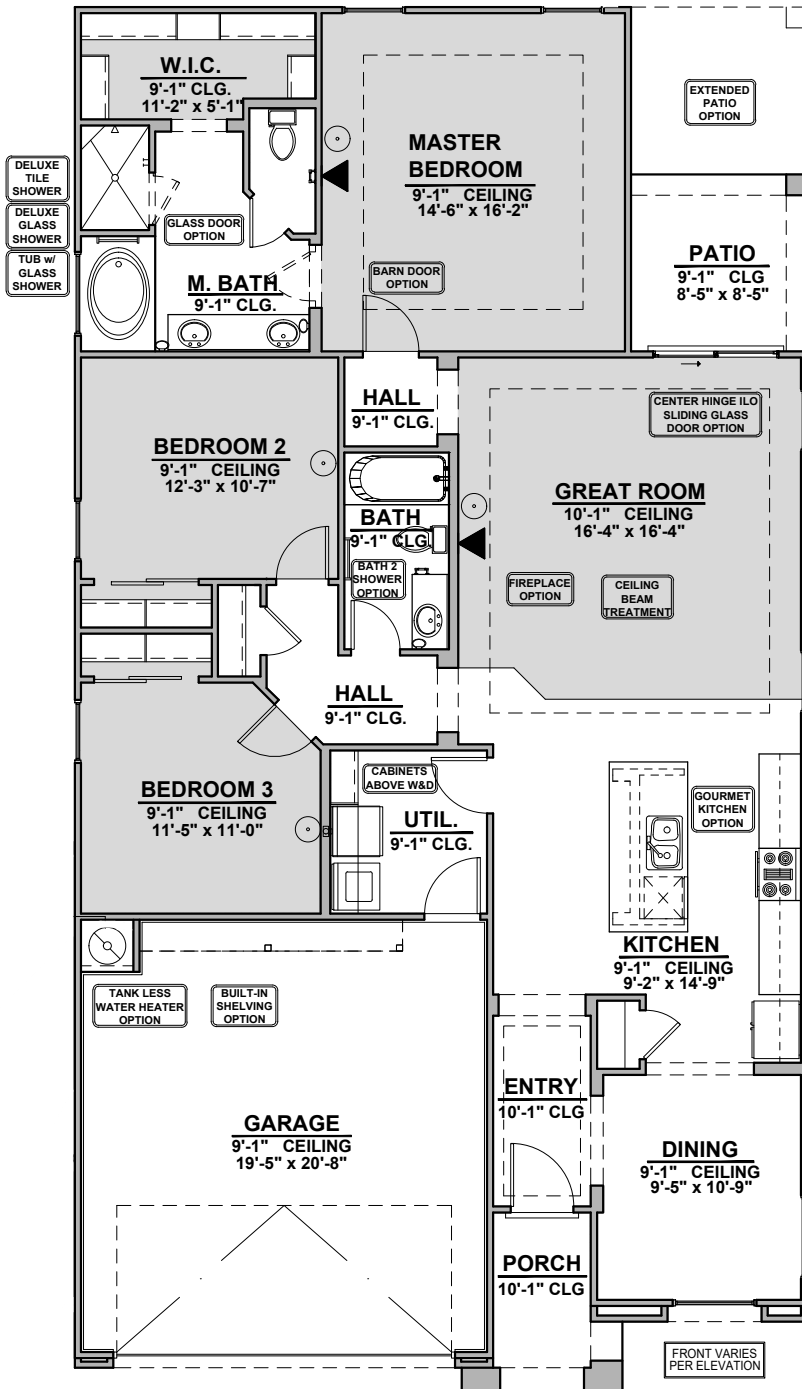

# Roswell

1,649 Square Feet

Community: La Entrada

LOW VOLTAGE LEGEND	
LOGO	DESCRIPTION
	CABLE TV
	CAT 5 DATA

**Ranch (R)**

**Southwest (S)**

- Home is complete and accepted as built. \_\_\_\_\_
- Home construction is in process, buyer accepts all option locations. \_\_\_\_\_

# Roswell Options

1,649 Square Feet  
Community: La Entrada

LOW VOLTAGE LEGEND	
LOGO	DESCRIPTION
	CABLE TV
	CAT 5 DATA

**Deluxe Tile Shower**

**Deluxe Glass Shower**

**Tub W/ Glass Shower**

**Bath 2 Shower**

**Fireplace**

**Traditional  
Fireplace**

**Contemporary  
Fireplace**

**Tankless W/H**

**Barn Door**

# Roswell Options

1,649 Square Feet  
Community: La Entrada

LOW VOLTAGE LEGEND	
LOGO	DESCRIPTION
	CABLE TV
	CAT 5 DATA

Extended Patio

Ceiling Beam Treatment

Center Hinge  
ILO Sliding  
Glass Door

Gourmet Kitchen