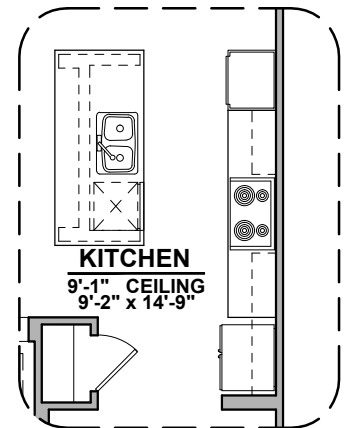

# Roswell Options

1,649 Square Feet  
Community: La Entrada

LOW VOLTAGE LEGEND	
LOGO	DESCRIPTION
	CABLE TV
	CAT 5 DATA

**Deluxe Tile Shower**

**Deluxe Glass Shower**

**Tub W/ Glass Shower**

**Bath 2 Shower**

# Roswell Options

1,649 Square Feet  
Community: La Entrada

LOW VOLTAGE LEGEND	
LOGO	DESCRIPTION
	CABLE TV
	CAT 5 DATA

Extended Patio

Ceiling Beam Treatment

Center Hinge  
ILO Sliding  
Glass Door

Gourmet Kitchen