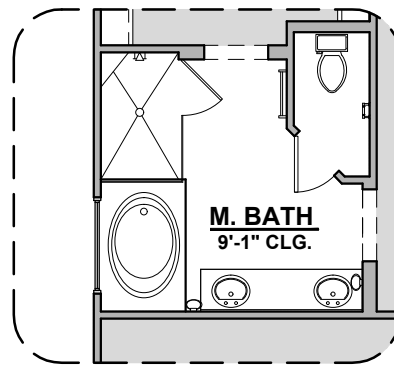

# Roswell

1,649 Square Feet

Community: La Entrada

LOW VOLTAGE LEGEND	
LOGO	DESCRIPTION
	CABLE TV
	CAT 5 DATA

**Ranch (R)**

**Southwest (S)**

- Home is complete and accepted as built. \_\_\_\_\_
- Home construction is in process, buyer accepts all option locations. \_\_\_\_\_

# Roswell Options

1,649 Square Feet  
Community: La Entrada

LOW VOLTAGE LEGEND	
LOGO	DESCRIPTION
	CABLE TV
	CAT 5 DATA

**Deluxe Tile Shower**

**Deluxe Glass Shower**

**Tub W/ Glass Shower**

**Bath 2 Shower**

# Roswell Options

1,649 Square Feet  
Community: La Entrada

LOW VOLTAGE LEGEND	
LOGO	DESCRIPTION
	CABLE TV
	CAT 5 DATA

Extended Patio

Ceiling Beam Treatment

Center Hinge  
ILO Sliding  
Glass Door

Gourmet Kitchen