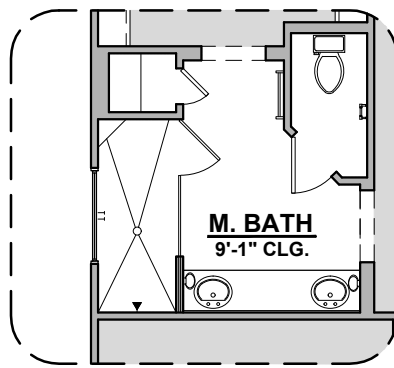

# Roswell

1,649 Square Feet

Community: La Entrada

LOW VOLTAGE LEGEND	
LOGO	DESCRIPTION
	CABLE TV
	CAT 5 DATA

**Ranch (R)**

**Southwest (S)**

- Home is complete and accepted as built. \_\_\_\_\_
- Home construction is in process, buyer accepts all option locations. \_\_\_\_\_

# Roswell Options

1,649 Square Feet  
Community: La Entrada

LOW VOLTAGE LEGEND	
LOGO	DESCRIPTION
	CABLE TV
	CAT 5 DATA

**Deluxe Tile Shower**

**Deluxe Glass Shower**

**Tub W/ Glass Shower**

**Bath 2 Shower**

# Roswell Options

1,649 Square Feet  
Community: La Entrada

LOW VOLTAGE LEGEND	
LOGO	DESCRIPTION
	CABLE TV
	CAT 5 DATA

Extended Patio

Ceiling Beam Treatment

Center Hinge  
ILO Sliding  
Glass Door

Gourmet Kitchen