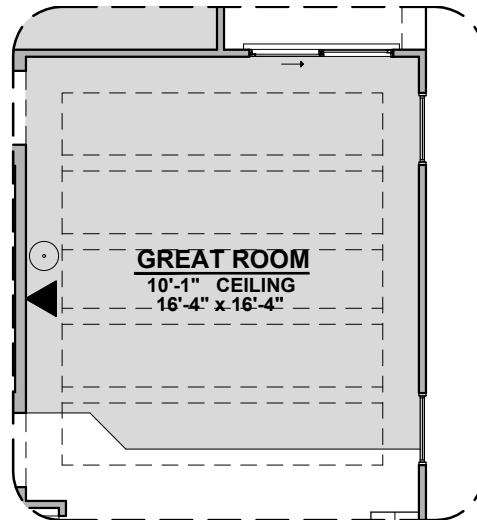

# Roswell Options

1,649 Square Feet  
Community: La Entrada

LOW VOLTAGE LEGEND	
LOGO	DESCRIPTION
	CABLE TV
	CAT 5 DATA

**Deluxe Tile Shower**

**Deluxe Glass Shower**

**Tub W/ Glass Shower**

**Bath 2 Shower**

# Roswell Options

1,649 Square Feet  
Community: La Entrada

LOW VOLTAGE LEGEND	
LOGO	DESCRIPTION
	CABLE TV
	CAT 5 DATA

Extended Patio

Ceiling Beam Treatment

Center Hinge  
ILO Sliding  
Glass Door

Gourmet Kitchen