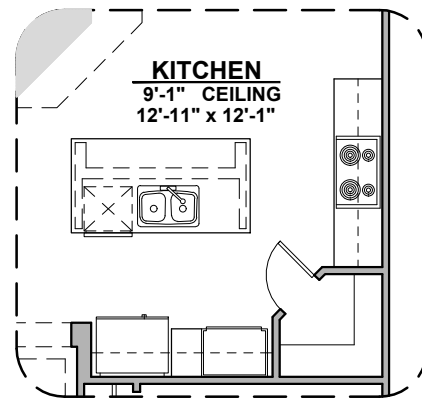

Gourmet Kitchen

Powder Room

Bath 2 Shower

Center Hinge I/O Sliding Glass Door

Valencia Options

1,740 Square Feet

Community: La Entrada

LOW VOLTAGE LEGEND	
LOGO	DESCRIPTION
	CABLE TV
	CAT 5 DATA