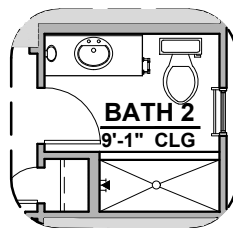

Valencia

1,740 Square Feet

Community: La Entrada

LOW VOLTAGE LEGEND	
LOGO	DESCRIPTION
	CABLE TV
	CAT 5 DATA

Ranch (R)

Southwest (S)

Garage Orientation: Left Right

Home is complete and accepted as built. _____

Home construction is in process, buyer accepts all option locations. _____

Valencia Options

1,740 Square Feet

Community: La Entrada

LOW VOLTAGE LEGEND	
LOGO	DESCRIPTION
	CABLE TV
	CAT 5 DATA

Ceiling Beam Treatment

Gourmet Kitchen

Powder Room

Bath 2 Shower

Center Hinge I/O Sliding Glass Door

Valencia Options

1,740 Square Feet

Community: La Entrada

LOW VOLTAGE LEGEND	
LOGO	DESCRIPTION
	CABLE TV
	CAT 5 DATA