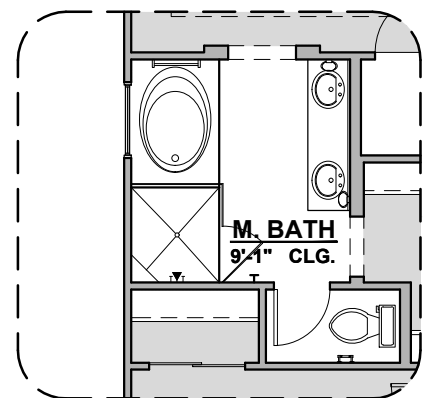

Gourmet Kitchen

Powder Room

Bath 2 Shower

Center Hinge I/O Sliding Glass Door

Valencia Options

1,740 Square Feet

Community: La Entrada

LOW VOLTAGE LEGEND	
LOGO	DESCRIPTION
	CABLE TV
	CAT 5 DATA

Fireplace

Traditional
Fireplace

Contemporary
Fireplace

Barn Door

Tankless
Water
Heater

Deluxe Glass Shower

Deluxe Tile Shower

Tub w/ Glass Shower

Valencia Options

1,740 Square Feet

Community: La Entrada

LOW VOLTAGE LEGEND	
LOGO	DESCRIPTION
	CABLE TV
	CAT 5 DATA

Extended Patio

**Stacking Door ILO
Standard Door**

**Stacking Door In Addition
To Standard Door**