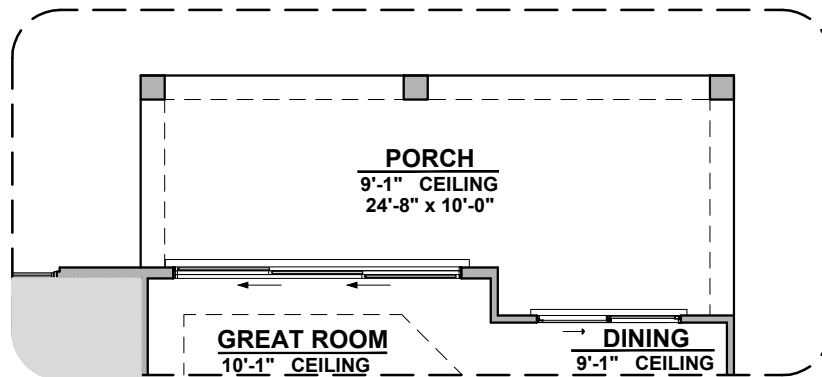

Gourmet Kitchen

Powder Room

Bath 2 Shower

Center Hinge I/O Sliding Glass Door

Valencia Options

1,740 Square Feet

Community: La Entrada

LOW VOLTAGE LEGEND	
LOGO	DESCRIPTION
	CABLE TV
	CAT 5 DATA

Valencia Options

1,740 Square Feet

Community: La Entrada

LOW VOLTAGE LEGEND	
LOGO	DESCRIPTION
	CABLE TV
	CAT 5 DATA

Extended Patio

**Stacking Door ILO
Standard Door**

**Stacking Door In Addition
To Standard Door**