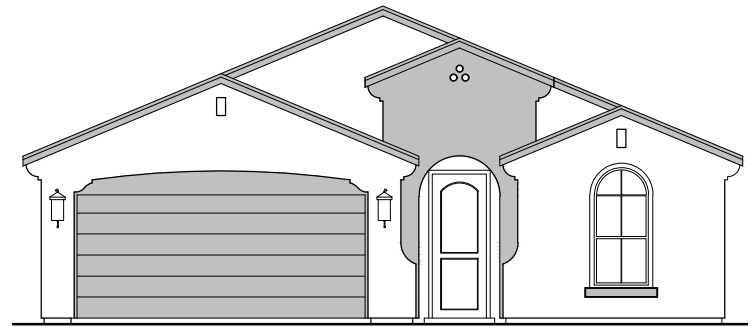

Valencia

1,740 Square Feet

Community: La Entrada

LOW VOLTAGE LEGEND	
LOGO	DESCRIPTION
	CABLE TV
	CAT 5 DATA

Ranch (R)

Southwest (S)

Garage Orientation: Left Right

Home is complete and accepted as built. _____

Home construction is in process, buyer accepts all option locations. _____

Valencia Options

1,740 Square Feet

Community: La Entrada

LOW VOLTAGE LEGEND	
LOGO	DESCRIPTION
	CABLE TV
	CAT 5 DATA

Ceiling Beam Treatment