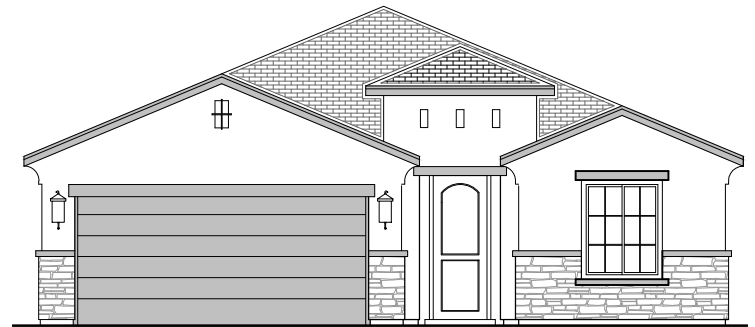

Valencia

1,740 Square Feet

Community: La Entrada

LOW VOLTAGE LEGEND	
LOGO	DESCRIPTION
	CABLE TV
	CAT 5 DATA

Ranch (R)

Southwest (S)

Garage Orientation: Left Right

Home is complete and accepted as built. _____

Home construction is in process, buyer accepts all option locations. _____

Valencia Options

1,740 Square Feet

Community: La Entrada

LOW VOLTAGE LEGEND	
LOGO	DESCRIPTION
	CABLE TV
	CAT 5 DATA

Ceiling Beam Treatment