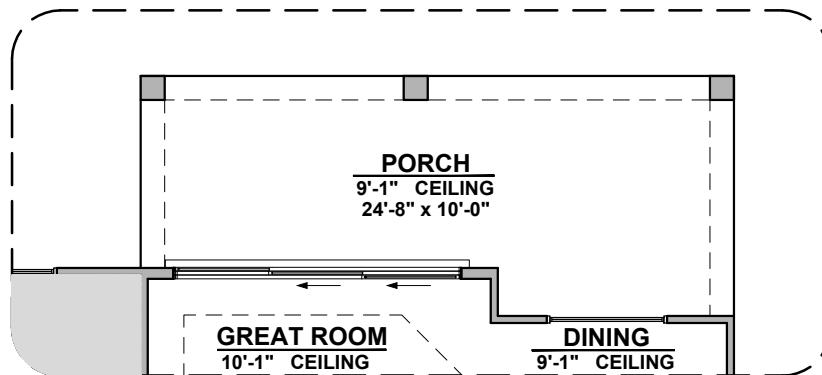

Gourmet Kitchen

Powder Room

Bath 2 Shower

Center Hinge I/O Sliding Glass Door

Valencia Options

1,740 Square Feet

Community: La Entrada

LOW VOLTAGE LEGEND	
LOGO	DESCRIPTION
	CABLE TV
	CAT 5 DATA

Valencia Options

1,740 Square Feet

Community: La Entrada

LOW VOLTAGE LEGEND	
LOGO	DESCRIPTION
	CABLE TV
	CAT 5 DATA

Extended Patio

**Stacking Door ILO
Standard Door**

**Stacking Door In Addition
To Standard Door**