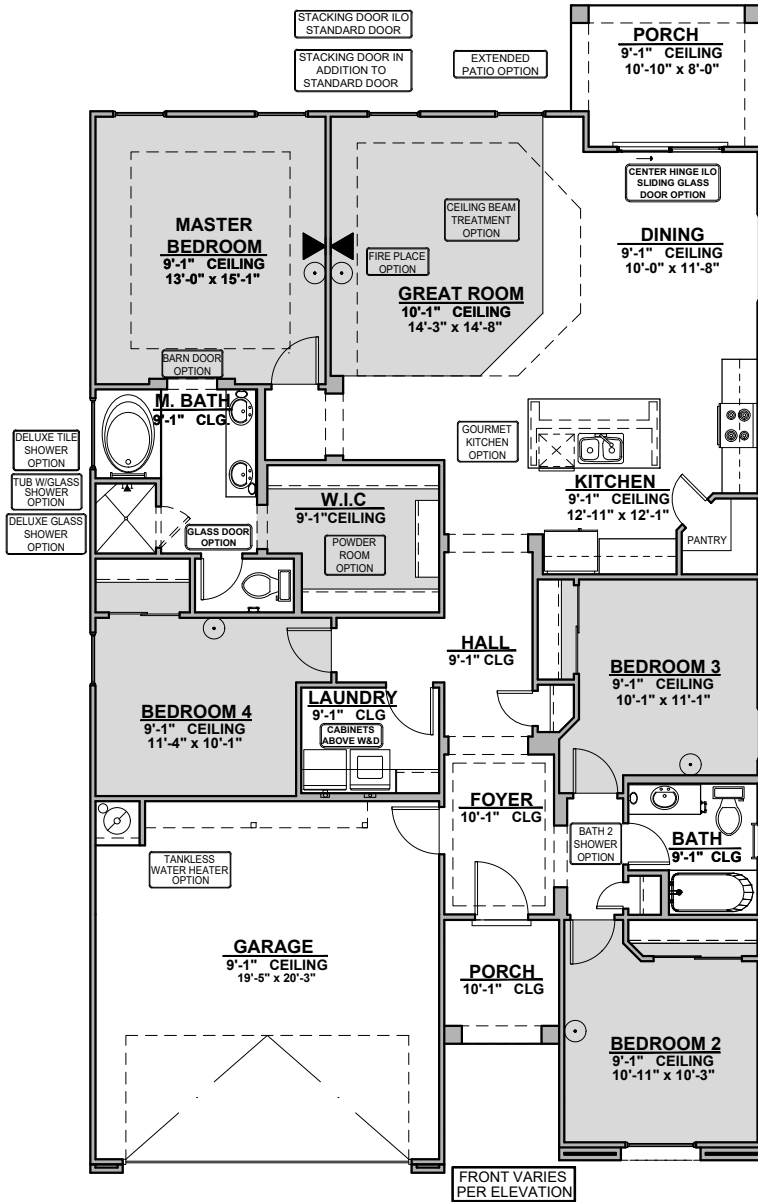

Valencia

1,740 Square Feet

Community: La Entrada

LOW VOLTAGE LEGEND	
LOGO	DESCRIPTION
	CABLE TV
	CAT 5 DATA

Ranch (R)

Southwest (S)

Garage Orientation: Left Right

Home is complete and accepted as built. _____

Home construction is in process, buyer accepts all option locations. _____

Valencia Options

1,740 Square Feet

Community: La Entrada

LOW VOLTAGE LEGEND	
LOGO	DESCRIPTION
	CABLE TV
	CAT 5 DATA

Ceiling Beam Treatment

Gourmet Kitchen

Powder Room

Bath 2 Shower

Center Hinge I/O Sliding Glass Door

Valencia Options

1,740 Square Feet

Community: La Entrada

LOW VOLTAGE LEGEND	
LOGO	DESCRIPTION
	CABLE TV
	CAT 5 DATA

Valencia Options

1,740 Square Feet

Community: La Entrada

LOW VOLTAGE LEGEND	
LOGO	DESCRIPTION
	CABLE TV
	CAT 5 DATA

Extended Patio

**Stacking Door ILO
Standard Door**

**Stacking Door In Addition
To Standard Door**