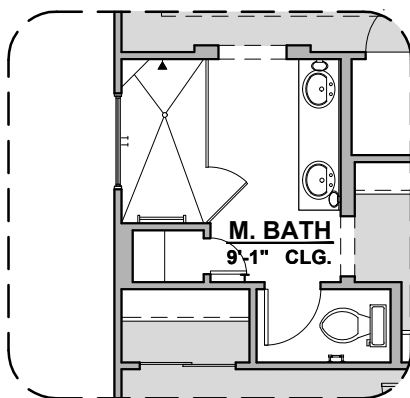

Deluxe Glass Shower