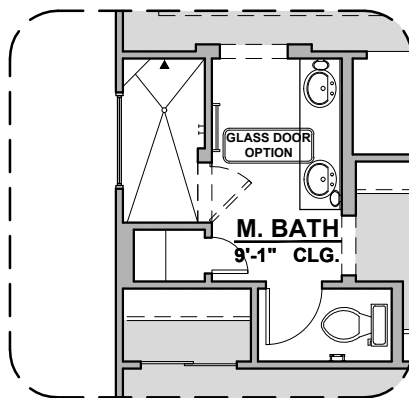

Gourmet Kitchen

Powder Room

Bath 2 Shower

Center Hinge I/O Sliding Glass Door

Valencia Options

1,740 Square Feet

Community: La Entrada

LOW VOLTAGE LEGEND	
LOGO	DESCRIPTION
	CABLE TV
	CAT 5 DATA

Fireplace

Traditional
Fireplace

Contemporary
Fireplace

Barn Door

Tankless
Water
Heater

Deluxe Glass Shower

Deluxe Tile Shower

Tub w/ Glass Shower

Valencia Options

1,740 Square Feet

Community: La Entrada

LOW VOLTAGE LEGEND	
LOGO	DESCRIPTION
	CABLE TV
	CAT 5 DATA

Extended Patio

**Stacking Door ILO
Standard Door**

**Stacking Door In Addition
To Standard Door**