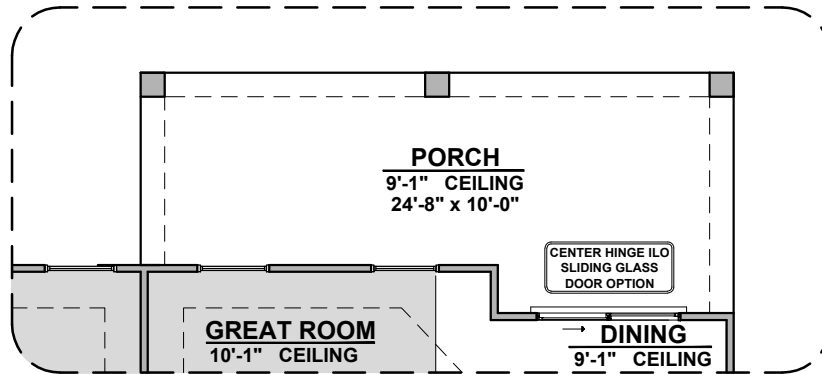

Gourmet Kitchen

Powder Room

Bath 2 Shower

Center Hinge I/O Sliding Glass Door

Valencia Options

1,740 Square Feet

Community: La Entrada

LOW VOLTAGE LEGEND	
LOGO	DESCRIPTION
	CABLE TV
	CAT 5 DATA

Valencia Options

1,740 Square Feet

Community: La Entrada

LOW VOLTAGE LEGEND	
LOGO	DESCRIPTION
	CABLE TV
	CAT 5 DATA

Extended Patio

**Stacking Door ILO
Standard Door**

**Stacking Door In Addition
To Standard Door**