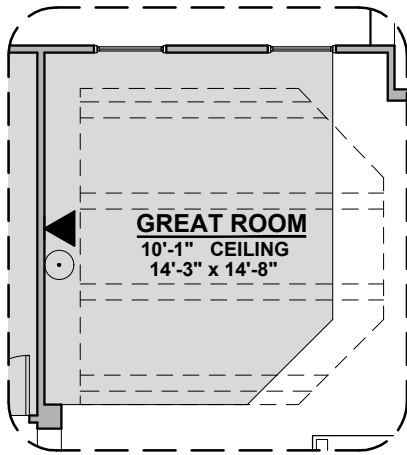

Valencia Options

1,740 Square Feet

Community: La Entrada

LOW VOLTAGE LEGEND	
LOGO	DESCRIPTION
	CABLE TV
	CAT 5 DATA

Ceiling Beam Treatment