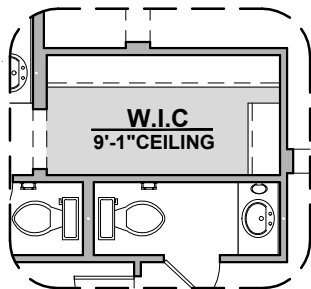

Valencia

1,740 Square Feet

Community: La Entrada

LOW VOLTAGE LEGEND	
LOGO	DESCRIPTION
	CABLE TV
	CAT 5 DATA

Ranch (R)

Southwest (S)

Garage Orientation: Left Right

Home is complete and accepted as built. _____

Home construction is in process, buyer accepts all option locations. _____

Valencia Options

1,740 Square Feet

Community: La Entrada

LOW VOLTAGE LEGEND	
LOGO	DESCRIPTION
	CABLE TV
	CAT 5 DATA

Ceiling Beam Treatment

Gourmet Kitchen

Powder Room

Bath 2 Shower

Center Hinge I/O Sliding Glass Door

Valencia Options

1,740 Square Feet

Community: La Entrada

LOW VOLTAGE LEGEND	
LOGO	DESCRIPTION
	CABLE TV
	CAT 5 DATA