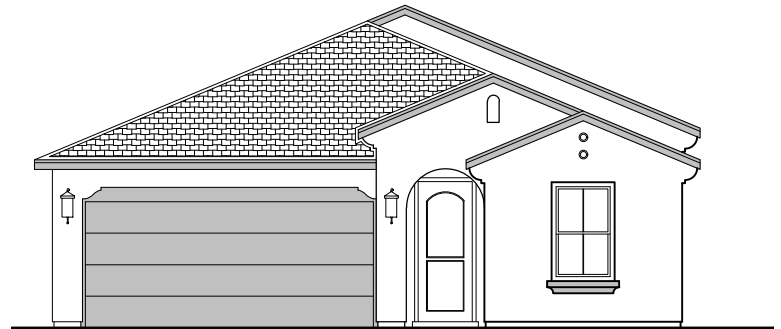

Cloudcroft

1,925 Square Feet

Community: La Entrada

LOW VOLTAGE LEGEND	
LOGO	DESCRIPTION
	CABLE TV
	CAT 5 DATA

Ranch (R)

Southwest (S)

Garage Orientation: Left Right

Home is complete and accepted as built. _____

Home construction is in process, buyer accepts all option locations. _____

Valencia Options

1,740 Square Feet

Community: La Entrada

LOW VOLTAGE LEGEND	
LOGO	DESCRIPTION
	CABLE TV
	CAT 5 DATA

Fireplace

**Traditional
Fireplace**