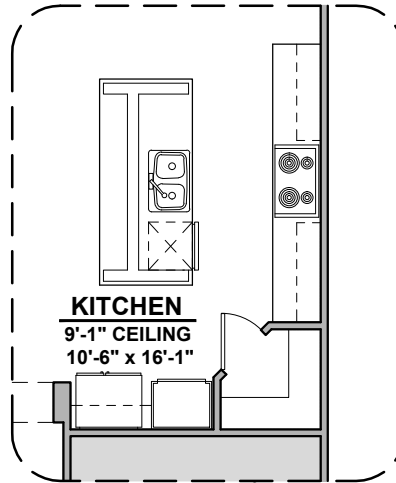

**Contemporary
Fireplace**

Deluxe Glass Shower

Deluxe Tile Shower

Tub w/ Glass Shower

**Tankless
Water
Heater**

Barn Door

Valencia Options

1,905 Square Feet

Community: La Entrada

LOW VOLTAGE LEGEND	
LOGO	DESCRIPTION
	CABLE TV
	CAT 5 DATA

Ceiling Beam Treatment

Gourmet Kitchen

Bath 2 Shower

Study

**Stacking Door ILO
Standard Door**

**Center Hinge
ILO Sliding
Glass Door**