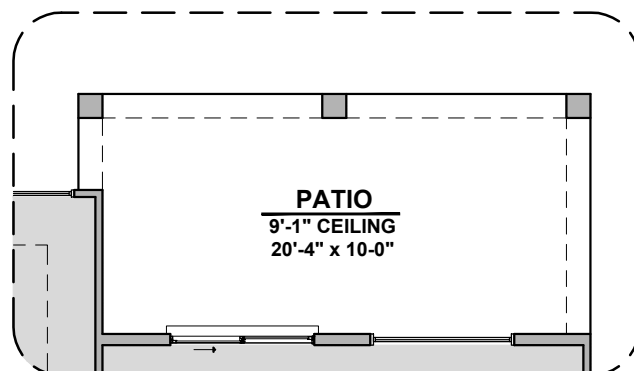

Community: La Entrada

LOW VOLTAGE LEGEND	
LOGO	DESCRIPTION
	CABLE TV
	CAT 5 DATA

Ceiling Beam Treatment

Gourmet Kitchen

Bath 2 Shower

Study

**Stacking Door ILO
Standard Door**

**Center Hinge
ILO Sliding
Glass Door**