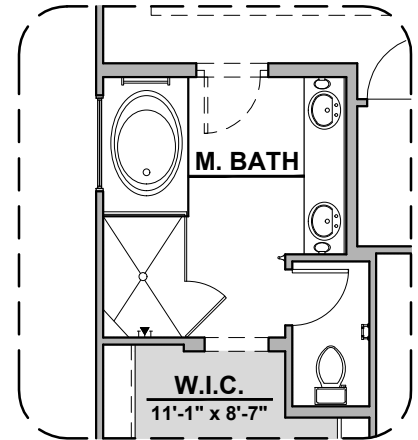

Cloudcroft

1,925 Square Feet

Community: La Entrada

LOW VOLTAGE LEGEND	
LOGO	DESCRIPTION
	CABLE TV
	CAT 5 DATA

Ranch (R)

Southwest (S)

Garage Orientation: Left Right

Home is complete and accepted as built. _____

Home construction is in process, buyer accepts all option locations. _____

Valencia Options

1,740 Square Feet

Community: La Entrada

LOW VOLTAGE LEGEND	
LOGO	DESCRIPTION
	CABLE TV
	CAT 5 DATA

Fireplace

**Traditional
Fireplace**

**Contemporary
Fireplace**

Deluxe Glass Shower

Deluxe Tile Shower

Tub w/ Glass Shower

**Tankless
Water
Heater**

Barn Door

Valencia Options

1,905 Square Feet

Community: La Entrada

LOW VOLTAGE LEGEND	
LOGO	DESCRIPTION
	CABLE TV
	CAT 5 DATA

Ceiling Beam Treatment

Gourmet Kitchen

Bath 2 Shower

Study

**Stacking Door ILO
Standard Door**

**Center Hinge
ILO Sliding
Glass Door**