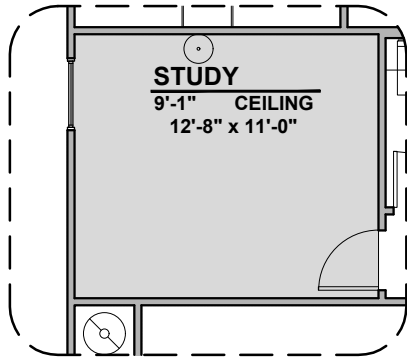

Community: La Entrada

LOW VOLTAGE LEGEND	
LOGO	DESCRIPTION
	CABLE TV
	CAT 5 DATA

Ceiling Beam Treatment

Gourmet Kitchen

Bath 2 Shower

Study

**Stacking Door ILO
Standard Door**

**Center Hinge
ILO Sliding
Glass Door**