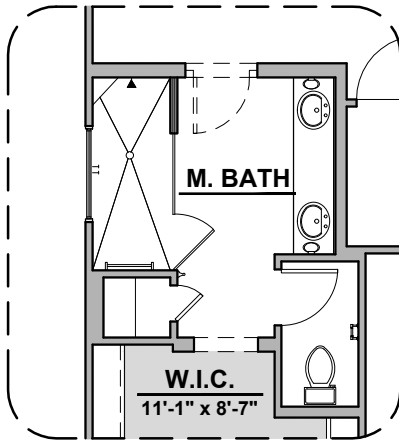

Cloudcroft

1,925 Square Feet

Community: La Entrada

LOW VOLTAGE LEGEND	
LOGO	DESCRIPTION
	CABLE TV
	CAT 5 DATA

Ranch (R)

Southwest (S)

Garage Orientation: Left Right

Home is complete and accepted as built. _____

Home construction is in process, buyer accepts all option locations. _____

Valencia Options

1,740 Square Feet

Community: La Entrada

LOW VOLTAGE LEGEND	
LOGO	DESCRIPTION
	CABLE TV
	CAT 5 DATA

Fireplace

**Traditional
Fireplace**

**Contemporary
Fireplace**

Deluxe Glass Shower

Deluxe Tile Shower

Tub w/ Glass Shower

**Tankless
Water
Heater**

Barn Door

Valencia Options

1,905 Square Feet

Community: La Entrada

LOW VOLTAGE LEGEND	
LOGO	DESCRIPTION
	CABLE TV
	CAT 5 DATA

Ceiling Beam Treatment

Gourmet Kitchen

Bath 2 Shower

Study

**Stacking Door ILO
Standard Door**

**Center Hinge
ILO Sliding
Glass Door**