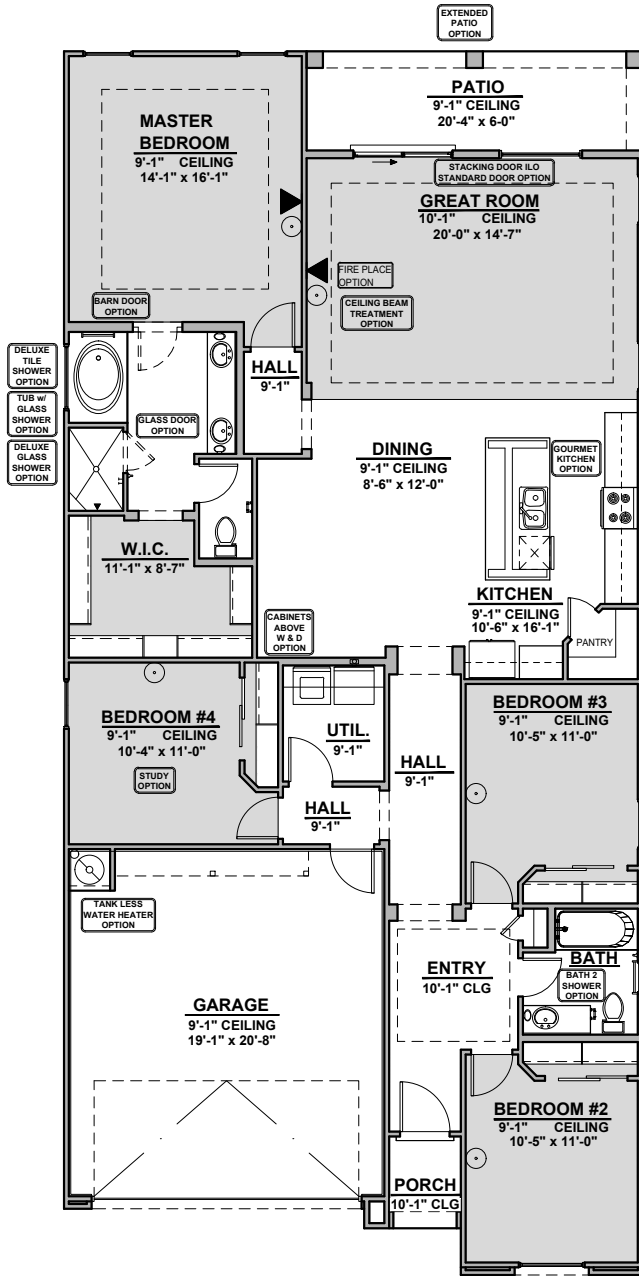

Cloudcroft

1,925 Square Feet

Community: La Entrada

LOW VOLTAGE LEGEND	
LOGO	DESCRIPTION
	CABLE TV
	CAT 5 DATA

Ranch (R)

Southwest (S)

Garage Orientation: Left Right

Home is complete and accepted as built. _____

Home construction is in process, buyer accepts all option locations. _____

Valencia Options

1,740 Square Feet

Community: La Entrada

LOW VOLTAGE LEGEND	
LOGO	DESCRIPTION
	CABLE TV
	CAT 5 DATA

Fireplace

**Traditional
Fireplace**

**Contemporary
Fireplace**

Deluxe Glass Shower

Deluxe Tile Shower

Tub w/ Glass Shower

**Tankless
Water
Heater**

Barn Door

Valencia Options

1,905 Square Feet

Community: La Entrada

LOW VOLTAGE LEGEND	
LOGO	DESCRIPTION
	CABLE TV
	CAT 5 DATA

Ceiling Beam Treatment

Gourmet Kitchen

Bath 2 Shower

Study

**Stacking Door ILO
Standard Door**

**Center Hinge
ILO Sliding
Glass Door**