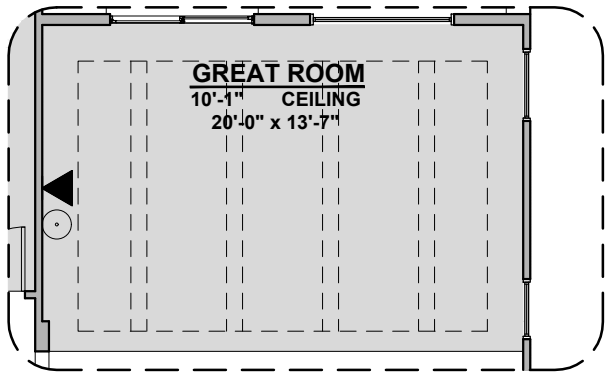

Valencia Options

1,905 Square Feet

Community: La Entrada

LOW VOLTAGE LEGEND	
LOGO	DESCRIPTION
	CABLE TV
	CAT 5 DATA

Ceiling Beam Treatment