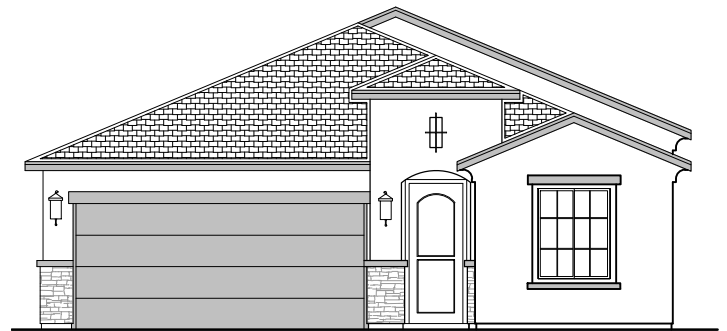

Cloudcroft

1,925 Square Feet

Community: La Entrada

LOW VOLTAGE LEGEND	
LOGO	DESCRIPTION
	CABLE TV
	CAT 5 DATA

Ranch (R)

Southwest (S)

Garage Orientation: Left Right

Home is complete and accepted as built. _____

Home construction is in process, buyer accepts all option locations. _____

Valencia Options

1,740 Square Feet

Community: La Entrada

LOW VOLTAGE LEGEND	
LOGO	DESCRIPTION
	CABLE TV
	CAT 5 DATA

Fireplace

**Traditional
Fireplace**