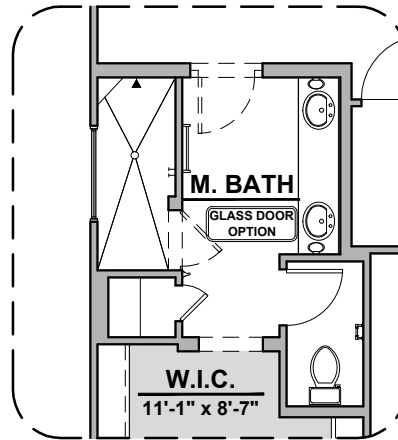

Cloudcroft

1,925 Square Feet

Community: La Entrada

LOW VOLTAGE LEGEND	
LOGO	DESCRIPTION
	CABLE TV
	CAT 5 DATA

Ranch (R)

Southwest (S)

Garage Orientation: Left Right

Home is complete and accepted as built. _____

Home construction is in process, buyer accepts all option locations. _____

Valencia Options

1,740 Square Feet

Community: La Entrada

LOW VOLTAGE LEGEND	
LOGO	DESCRIPTION
	CABLE TV
	CAT 5 DATA

Fireplace

**Traditional
Fireplace**

**Contemporary
Fireplace**

Deluxe Glass Shower

Deluxe Tile Shower

Tub w/ Glass Shower

**Tankless
Water
Heater**

Barn Door

Valencia Options

1,905 Square Feet