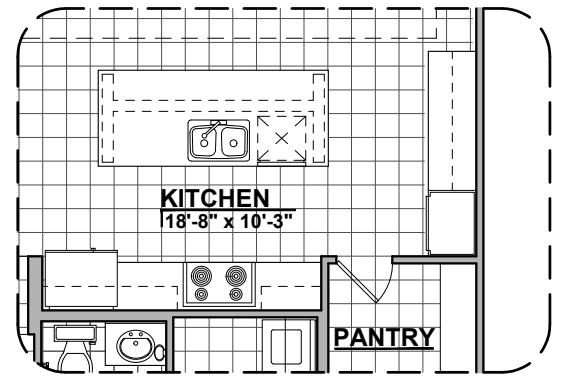

LOW VOLTAGE LEGEND	
LOGO	DESCRIPTION
	CABLE TV
	CAT 5 DATA

Fireplace
Option

Contemporary
Fireplace

Traditional
Fireplace

Gourmet Kitchen
Option

Study Option

Bedroom #4 Option

Barn Door Option