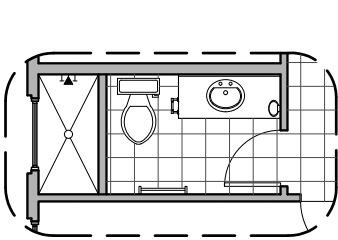

Bath 2 Shower Option