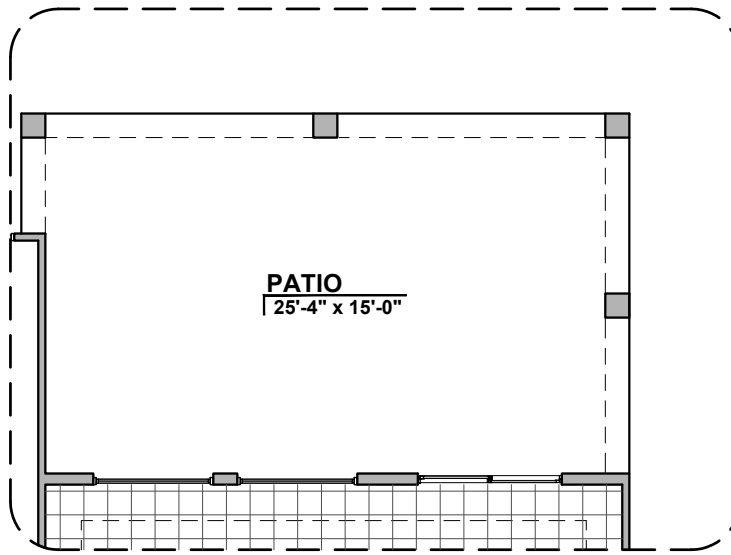

Extended Patio Option