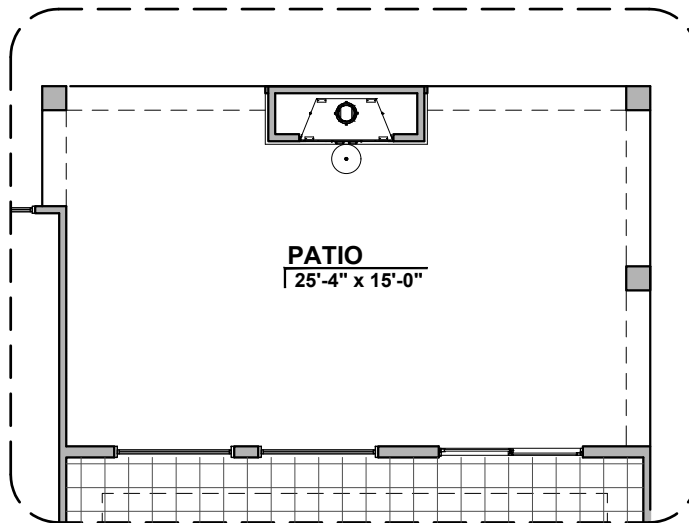

Outdoor Living Option

Community: Cimarron Canyon

www.hakesbrothers.com

2124 Plan Options