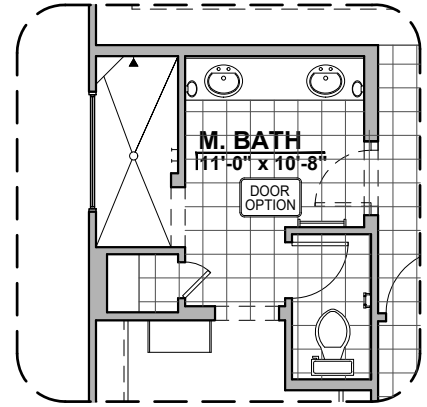

Community: Cimarron Canyon

www.hakesbrothers.com

2124 Plan Options

HAKES BROTHERS

Own The Home You Love

LOW VOLTAGE LEGEND	
LOGO	DESCRIPTION
	CABLE TV
	CAT 5 DATA

Tub w/Glass Shower Option

Deluxe Glass Shower Option