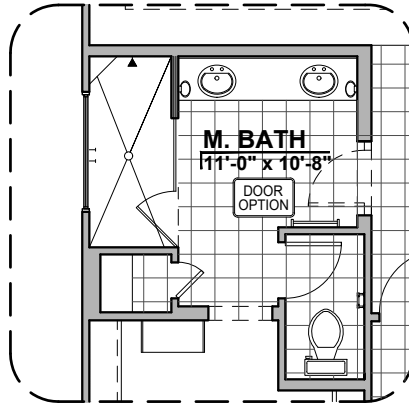

Community: Cimarron Canyon

www.hakesbrothers.com

2124 Plan Options

HAKES BROTHERS

Own The Home You Love

LOW VOLTAGE LEGEND	
LOGO	DESCRIPTION
	CABLE TV
	CAT 5 DATA

Tub w/Glass Shower Option

Deluxe Glass Shower Option