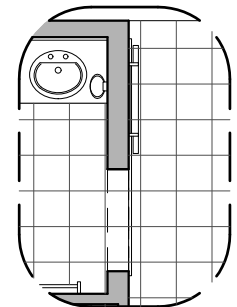

LOW VOLTAGE LEGEND	
LOGO	DESCRIPTION
	CABLE TV
	CAT 5 DATA

Fireplace
Option

Contemporary
Fireplace

Traditional
Fireplace

Gourmet Kitchen
Option

Study Option

Bedroom #4 Option

Barn Door Option