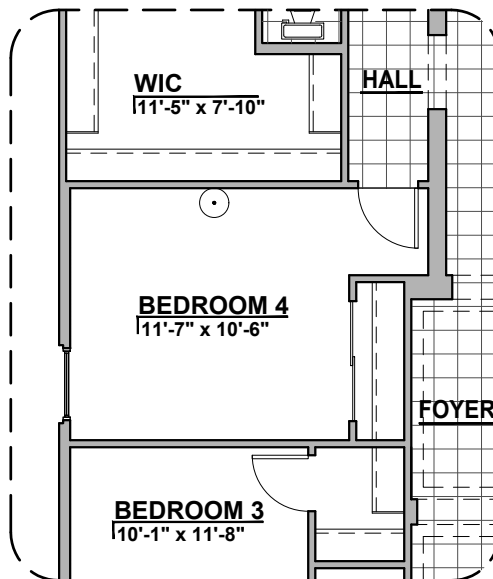

LOW VOLTAGE LEGEND	
LOGO	DESCRIPTION
	CABLE TV
	CAT 5 DATA

Fireplace
Option

Contemporary
Fireplace

Traditional
Fireplace

Gourmet Kitchen
Option

Study Option

Bedroom #4 Option

Barn Door Option