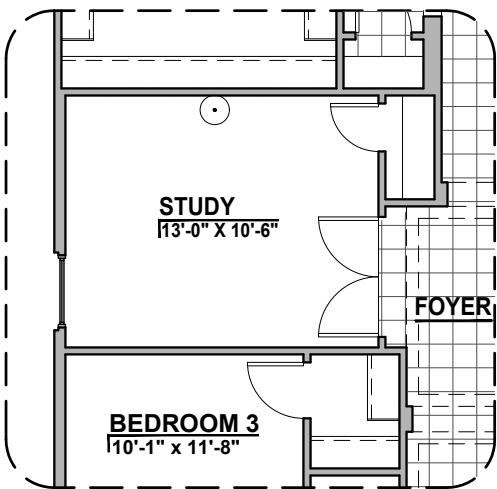

LOW VOLTAGE LEGEND	
LOGO	DESCRIPTION
	CABLE TV
	CAT 5 DATA

Fireplace
Option

Contemporary
Fireplace

Traditional
Fireplace

Gourmet Kitchen
Option

Study Option

Bedroom #4 Option

Barn Door Option