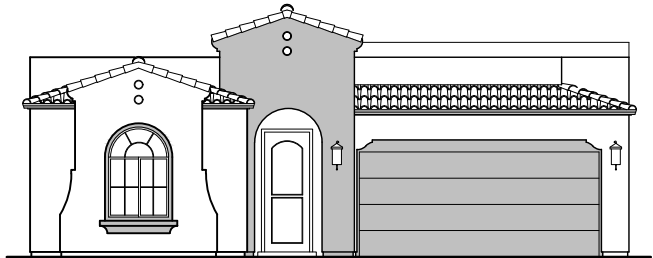

HAKES BROTHERS

Own The Home You Love

LOGO	DESCRIPTION
	CABLE TV
	CAT 5 DATA

- Home is complete and accepted as built. _____
- Home construction is in process, buyer accepts all option locations. _____

Tuscan (T)

Spanish Colonial (S)

Mediterranean (M)

Garage Orientation: Left Right

Community: Cimarron Canyon

www.hakesbrothers.com

2124 Plan

HAKES BROTHERS

Own The Home You Love