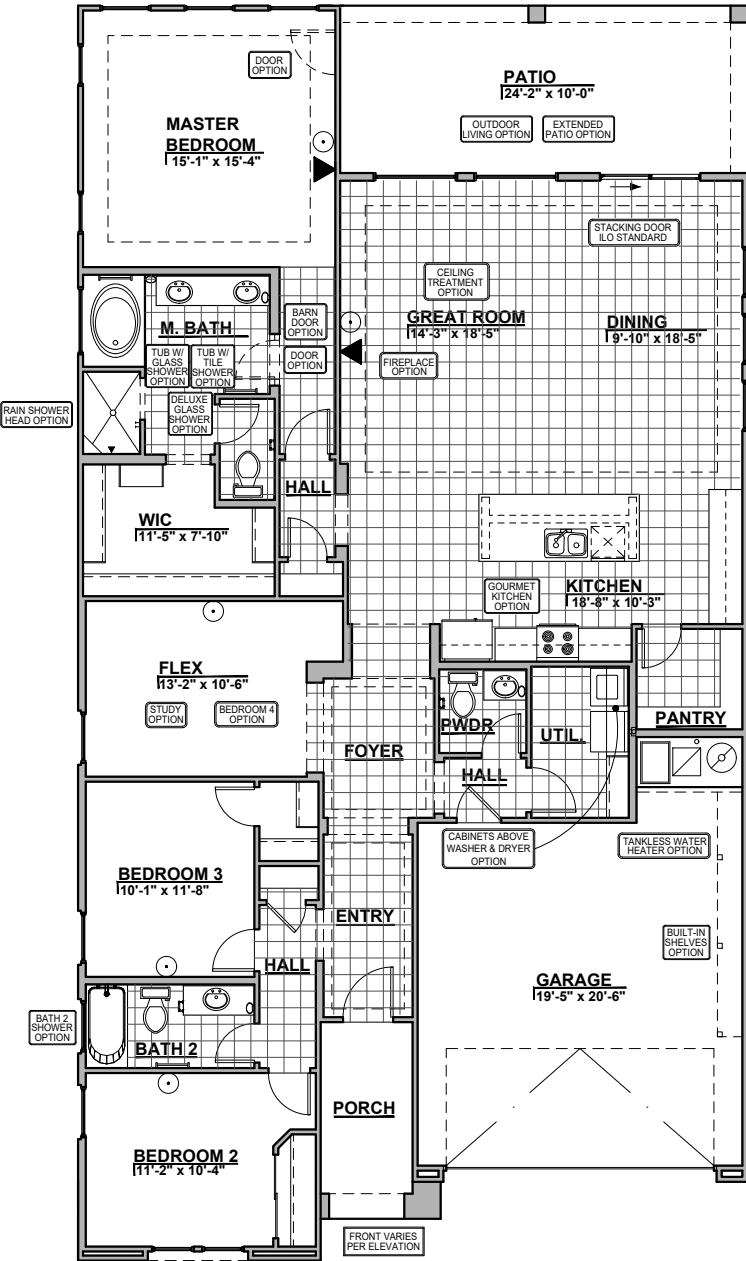

HAKES BROTHERS

Own The Home You Love

LOGO	DESCRIPTION
	CABLE TV
	CAT 5 DATA

- Home is complete and accepted as built. _____
- Home construction is in process, buyer accepts all option locations. _____

Tuscan (T)

Spanish Colonial (S)

Mediterranean (M)

Garage Orientation: Left Right

Community: Cimarron Canyon

www.hakesbrothers.com

2124 Plan

HAKES BROTHERS

Own The Home You Love

LOW VOLTAGE LEGEND	
LOGO	DESCRIPTION
	CABLE TV
	CAT 5 DATA

Fireplace
Option

Contemporary
Fireplace

Traditional
Fireplace

Gourmet Kitchen
Option

Study Option

Bedroom #4 Option

Barn Door Option