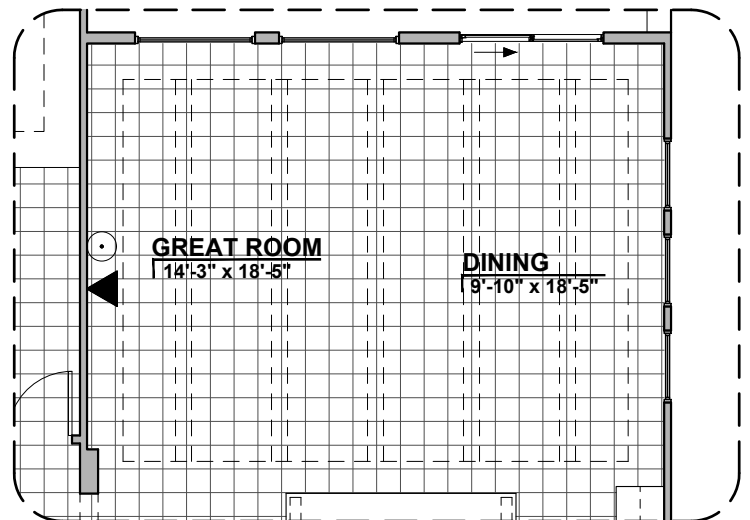

Deluxe Tile Shower Option

Bath 2 Shower Option

Tankless Water Heater Option

Stacking Door ILO Standard Door

Ceiling Treatment Option

Community: Cimarron Canyon

www.hakesbrothers.com

2124 Plan Options