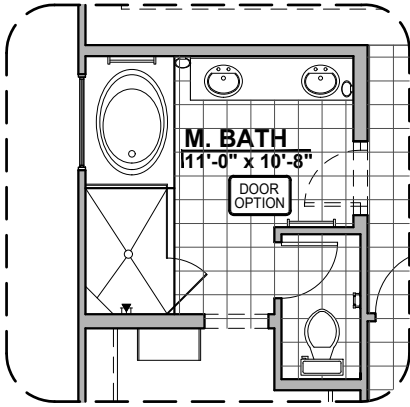

Community: Cimarron Canyon

www.hakesbrothers.com

2124 Plan Options

HAKES BROTHERS

Own The Home You Love

LOW VOLTAGE LEGEND	
LOGO	DESCRIPTION
	CABLE TV
	CAT 5 DATA

Tub w/Glass Shower Option

Deluxe Glass Shower Option