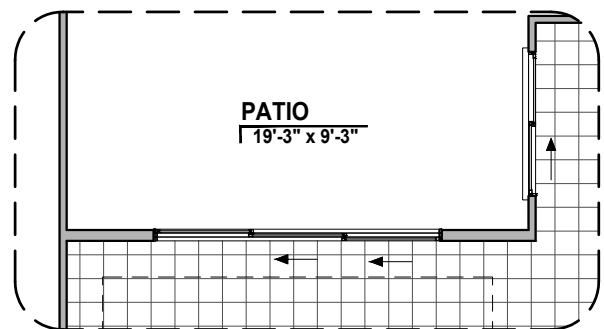

Stacking Door In Addition
To Standard Door Option

Community: Cimarron Canyon

www.hakesbrothers.com

2740 Plan Options