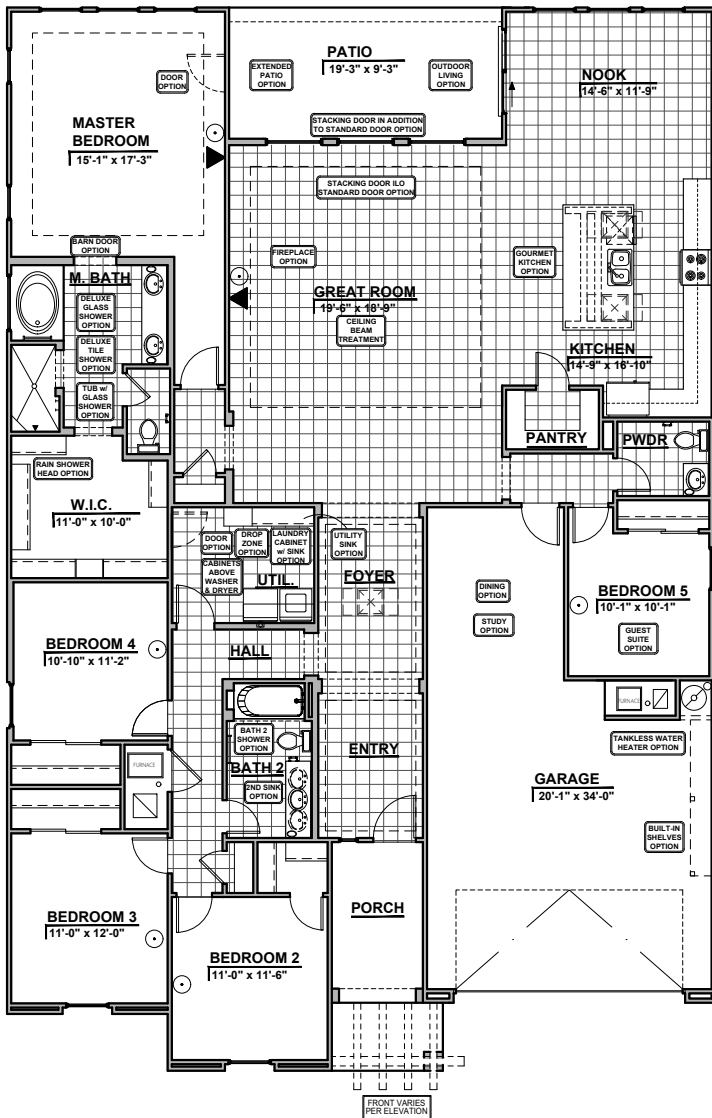

HAKES BROTHERS

Own The Home You Love

LOW VOLTAGE LEGEND	
LOGO	DESCRIPTION
	CABLE TV
	CAT 5 DATA

- Home is complete and accepted as built._____
- Home construction is in process, buyer accepts all option locations._____

Tuscan (T)

Spanish Colonial (S)

Andalusian (A)

Garage Orientation: Left Right

Community: Cimarron Canyon

www.hakesbrothers.com

2740 Plan

© 2019 Hakes Brothers, Floor plans, elevations, and specifications are subject to change without notice. The above floor plan and elevations are artistic representations only and are not exact schematics of the home. The actual home may vary in dimensions and layout. For more information, see a sales representative. CC 2740 STA 08.28.19