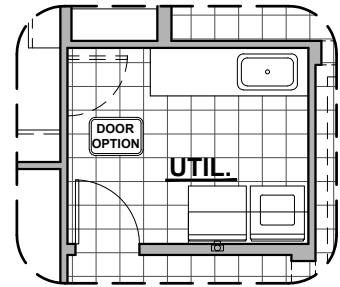

2740 Plan Options

HAKES BROTHERS

Own The Home You Love

LOW VOLTAGE LEGEND	
LOGO	DESCRIPTION
	CABLE TV
	CAT 5 DATA

Tankless Water Heater Option

Laundry Door Option

Laundry Cabinets w/ Sink Option

Extended Patio Option