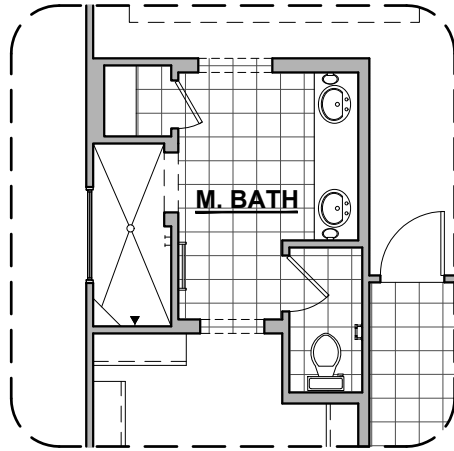

Bath 2 Shower
Option

Ceiling Beam
Treatment Option

Community: Cimarron Canyon

www.hakesbrothers.com

2740 Plan Options

HAKES BROTHERS

Own The Home You Love

LOW VOLTAGE LEGEND	
LOGO	DESCRIPTION
	CABLE TV
	CAT 5 DATA

Barn Door Option

Deluxe Glass Shower Option

Deluxe Tile Shower Option

Tub w/ Glass Shower Option

Dining Room Option

Guest Suite Option

Community: Cimarron Canyon

www.hakesbrothers.com