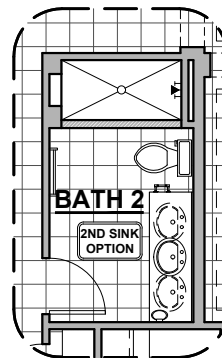

Bath 2 Shower
Option