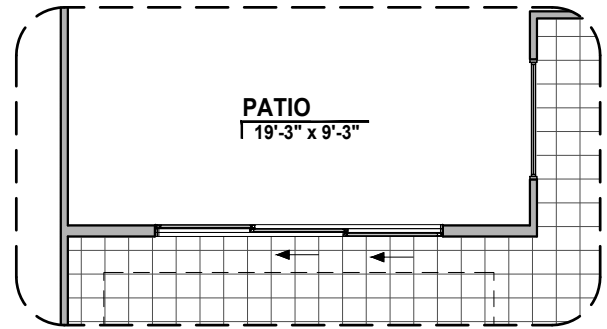

2740 Plan Options

HAKES BROTHERS

Own The Home You Love

LOW VOLTAGE LEGEND	
LOGO	DESCRIPTION
	CABLE TV
	CAT 5 DATA

Tankless Water Heater Option

Laundry Door Option

Laundry Cabinets w/ Sink Option

Extended Patio Option