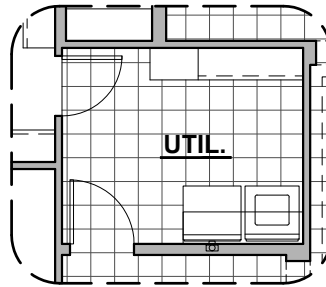

2740 Plan Options

HAKES BROTHERS

Own The Home You Love

LOW VOLTAGE LEGEND	
LOGO	DESCRIPTION
	CABLE TV
	CAT 5 DATA

Tankless Water Heater Option

Laundry Door Option

Laundry Cabinets w/ Sink Option

Extended Patio Option