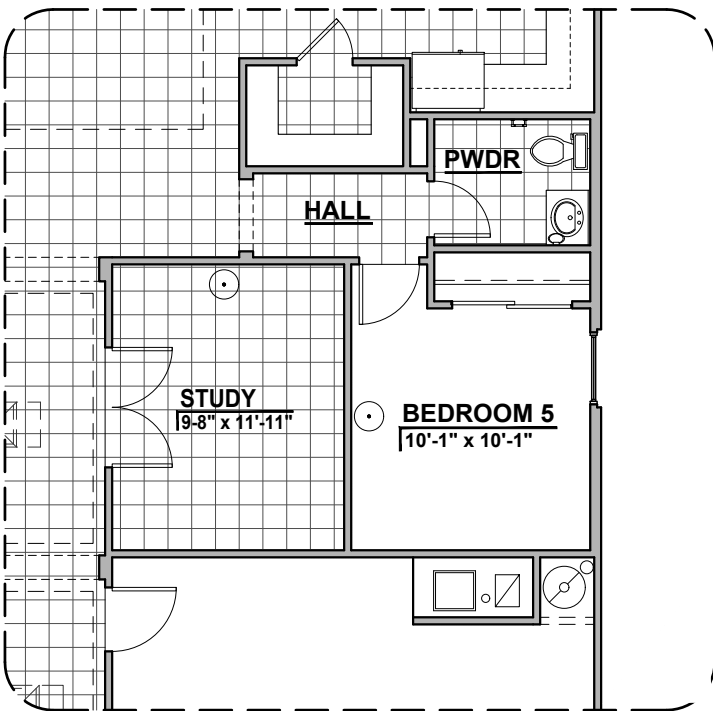

Study Option