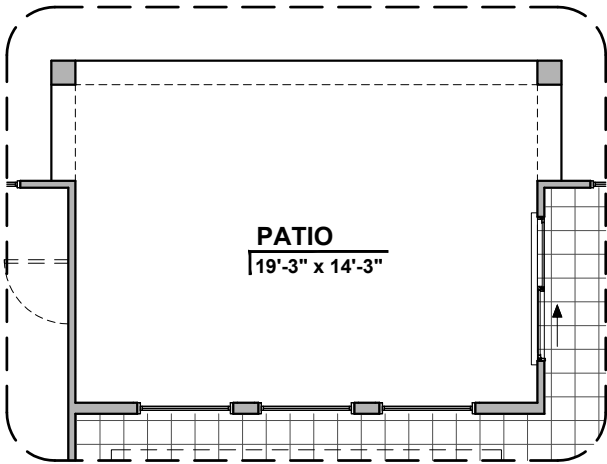

2740 Plan Options

HAKES BROTHERS

Own The Home You Love

LOW VOLTAGE LEGEND	
LOGO	DESCRIPTION
	CABLE TV
	CAT 5 DATA

Tankless Water Heater Option

Laundry Door Option

Laundry Cabinets w/ Sink Option

Extended Patio Option