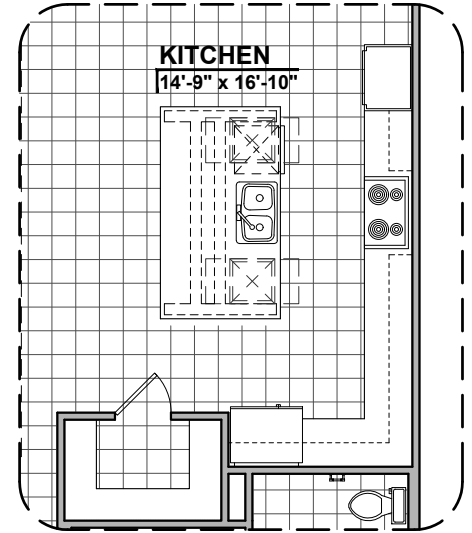

Gourmet Kitchen