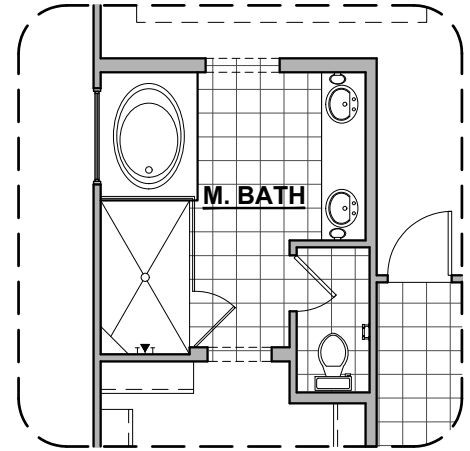

Bath 2 Shower
Option

Ceiling Beam
Treatment Option

Community: Cimarron Canyon

www.hakesbrothers.com

2740 Plan Options

HAKES BROTHERS

Own The Home You Love

LOW VOLTAGE LEGEND	
LOGO	DESCRIPTION
	CABLE TV
	CAT 5 DATA

Barn Door Option

Deluxe Glass Shower Option

Deluxe Tile Shower Option

Tub w/ Glass Shower Option

Dining Room Option

Guest Suite Option

Community: Cimarron Canyon

www.hakesbrothers.com