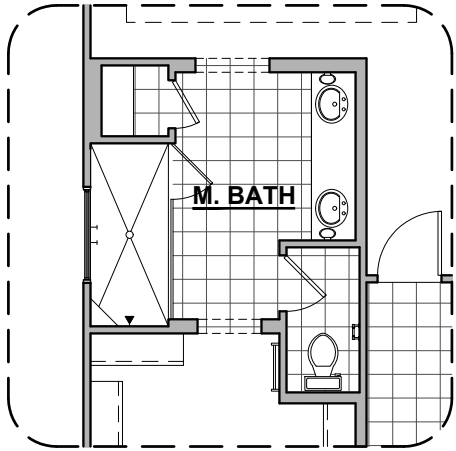

Bath 2 Shower
Option

Ceiling Beam
Treatment Option

Community: Cimarron Canyon

www.hakesbrothers.com

2740 Plan Options

HAKES BROTHERS

Own The Home You Love

LOW VOLTAGE LEGEND	
LOGO	DESCRIPTION
	CABLE TV
	CAT 5 DATA

Barn Door Option

Deluxe Glass Shower Option

Deluxe Tile Shower Option

Tub w/ Glass Shower Option

Dining Room Option

Guest Suite Option

Community: Cimarron Canyon

www.hakesbrothers.com