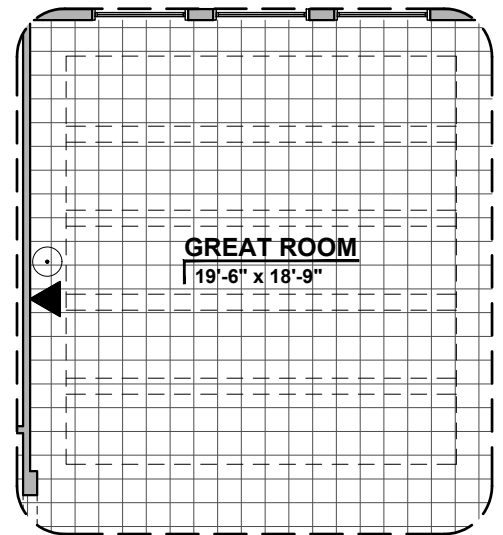

Bath 2 Shower
Option

Ceiling Beam
Treatment Option

Community: Cimarron Canyon

www.hakesbrothers.com

2740 Plan Options