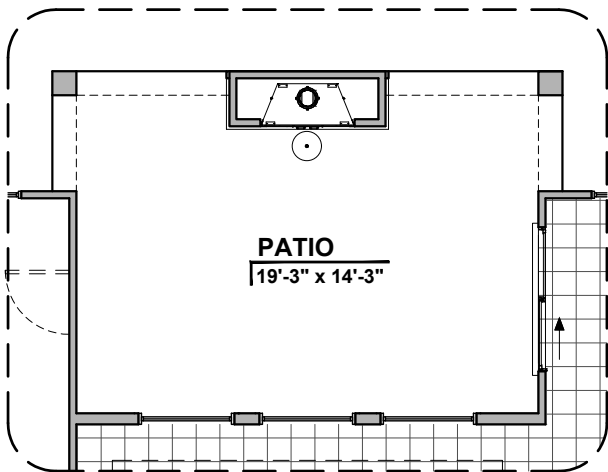

Outdoor Living Option